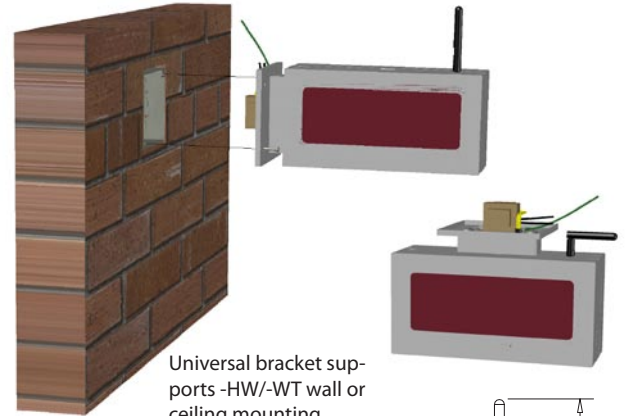

A **class-change timer** function is also supported. A popular option in K-12 schools. Count down the time left until students become tardy between classes. Alternately, a **count-up timer** function can be selected for other custom applications. Add a durable metal housing to the **long life** epoxy filled digit segments and you won't find better value. Available in both 2.25" and 4" wide bar digits that increase the visibility over clocks of comparable size. Units may be wall mounted or ceiling mounted.

Installation and setup is easy with National's Ad-Clock™ technology and your choice of network configurations. See Bulletin C-505 for more information.

DF-400DLS4-WiFi-HW

- Long-Life Epoxy Sealed Display
- Auto-Dim Feature for Theatrical, Video, and Artistic Productions
- 9 Brightness Levels
- 12/24-hr Display Format
- Count-up/down Timer Capability
- No Master Clock Required
- Battery-Less Backup Timekeeping
- Durable Steel Housing
- Wall or Ceiling Mount
- Plug-in Connectors
- No Server Software Required
- Leverage Existing WiFi Networks
- Easy Setup
- Compatible with 802.11b/g/n Networks
- Supports Existing Security Schemes
- Compatible with National's TIME WISE™ Family of Devices

Installation

LEFT: Use the Wall Transformer (WT) version when power is from an existing outlet near the clock location. Wire exit on top or bottom of clock.

RIGHT: Use the Hard Wire (HW) version when the transformer is hard wired inside a 4" square electrical box behind the clock.