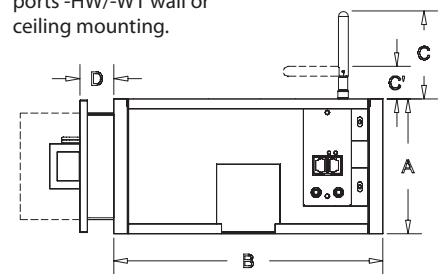

Installation

LEFT: Use the Wall Transformer (WT) version when power is from an existing outlet near the clock location. Wire exit on top or bottom of clock.

RIGHT: Use the Hard Wire (HW) version when the transformer is hard wired inside a 4" square electrical box behind the clock.

Universal bracket supports -HW/-WT wall or ceiling mounting.

Clock Size	A	B	C/C'	D
2.25"	5.13	10.13	3.3/1.2	1.3
4.00"	7.13	16.88	3.3/1.2	1.3

Mounting Plate
5" x 5" x .25 all models

Specifications

Input Power: 120VAC 50/60Hz; 0.030A max. (Wall Transformer with 7' cable provided.)