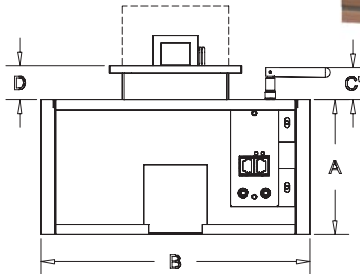

Installation

LEFT: Use the Wall Transformer (WT) version when power is from an existing outlet near the clock location. Wire exit on top or bottom of clock.

RIGHT: Use the Hard Wire (HW) version when the transformer is hard wired inside a 4" square electrical box behind the clock.

Universal bracket supports -HW/-WT wall or ceiling mounting.

Clock Size	A	B	C/C'	D
2.25"	5.13	10.13	3.3/1.2	1.3
4.00"	7.13	16.88	3.3/1.2	1.3

Mounting Plate
5" x 5" x .25 all models

Specifications

Input Power: 120VAC 50/60Hz; 0.030A max. (Wall Transformer with 7' cable provided.)