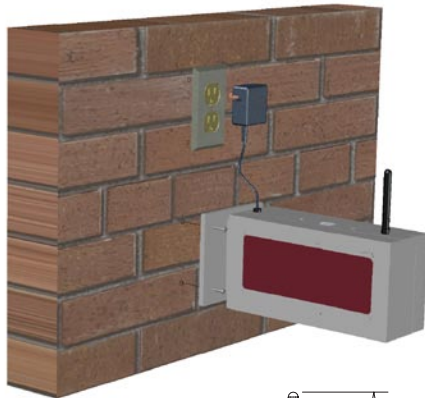

Installation

LEFT: Use the Wall Transformer (WT) version when power is from an existing outlet near the clock location. Wire exit on top or bottom of clock.