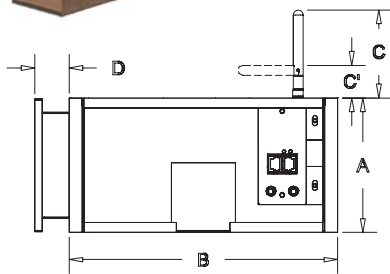

Installation

LEFT: Use the Wall Transformer (WT) version when power is from an existing outlet near the clock location. Wire exit on top or bottom of clock.

RIGHT: Use the Hard Wire (HW) version when the transformer is hard wired inside a 4" square electrical box behind the clock.

Universal bracket supports -HW/-WT wall or ceiling mounting.

Clock Size	A	B	C/C'	D
2.25"	5.13	10.13	3.3/1.2	1.3
4.00"	7.13	16.88	3.3/1.2	1.3

Mounting Plate
5" x 5" x .25 all models

Specifications

Input Power: 120VAC 50/60Hz; 0.030A max. (Wall Transformer with 7' cable provided.)